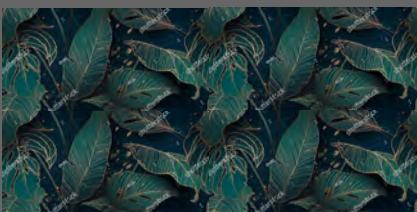

K032

max size: unlimited

K033

TEEN SPIRIT

max size: unlimited

S001

Pattern's fragments can be seamlessly combined to achieve the desired length and height.

Maximum height is 3.10m, with a height of 5m available upon request.