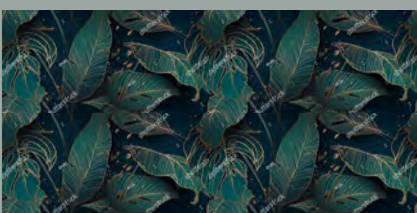

NATURE

max size: 320x640 cm

N001

Pattern's fragments can be seamlessly combined to achieve the desired length and height.

Maximum height is 3.10m, with a height of 5m available upon request.

If you haven't found the right image for your interior design, simply describe your vision, and our designers will source more options tailored to your needs.

Color shade of the image can be customized according to the customer's preferences.